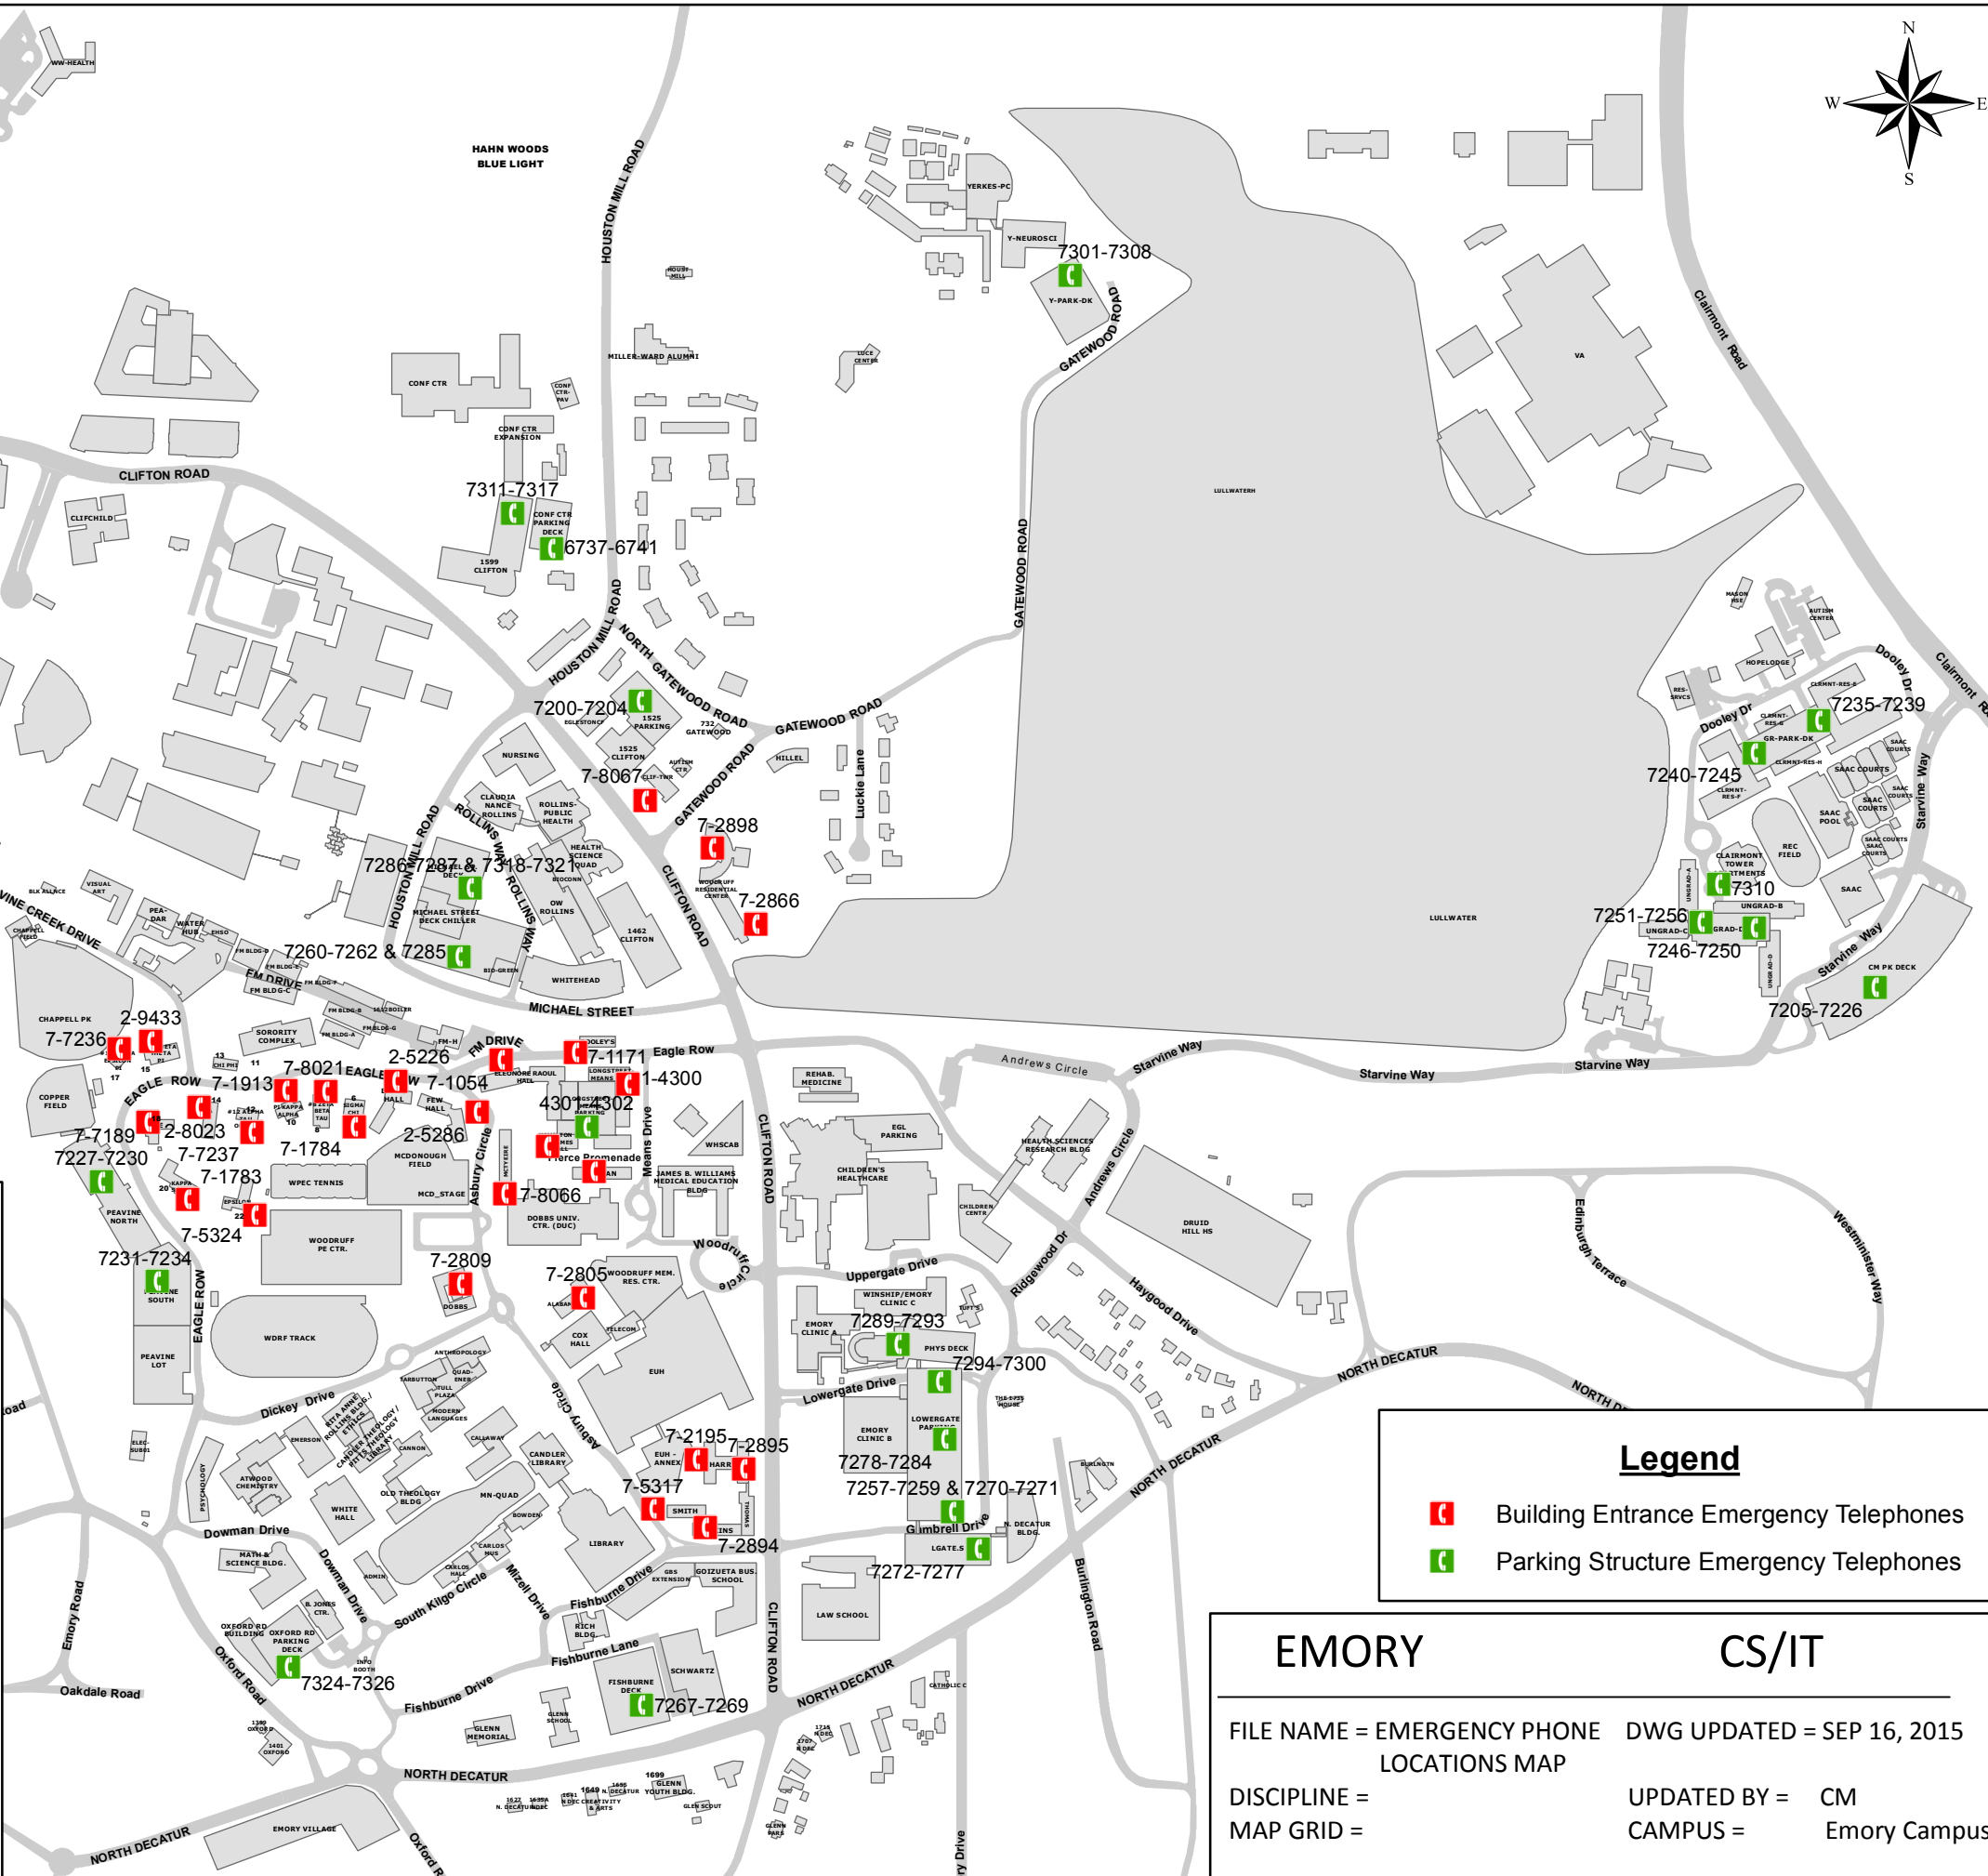

7221	CC STARVINE PARKING DECK STAIR D LEVEL 5
7225	CC STARVINE PARKING DECK STAIR D LEVEL 6
7289	DOCTORS PARKING DECK LEVEL B
7290	DOCTORS PARKING DECK LEVEL C
7291	DOCTORS PARKING DECK LEVEL D
7292	DOCTORS PARKING DECK LEVEL E
7293	DOCTORS PARKING DECK LEVEL F
7294	WAYFINDING PARKING DECK A LEVEL 2 (BUILDINGS B&D)
7295	WAYFINDING PARKING DECK B
7296	WAYFINDING PARKING DECK C LEVEL 4 (BUILDINGS B&D)
7297	WAYFINDING PARKING DECK D
7298	WAYFINDING PARKING DECK E
7299	WAYFINDING PARKING DECK F
7299	WAYFINDING PARKING DECK G
7278	LOWERGATE MAIN PARKING DECK (NORTH) LEVEL A
7279	LOWERGATE MAIN PARKING DECK (NORTH) LEVEL B
7280	LOWERGATE MAIN PARKING DECK (NORTH) LEVEL C
7281	LOWERGATE MAIN PARKING DECK (NORTH) LEVEL D
7282	LOWERGATE MAIN PARKING DECK (NORTH) LEVEL E
7283	LOWERGATE MAIN PARKING DECK (NORTH) LEVEL F
7284	LOWERGATE MAIN PARKING DECK (NORTH) LEVEL G
7257	LOWERGATE MAIN PARKING DECK (SOUTH) LEVEL C
7258	LOWERGATE MAIN PARKING DECK (SOUTH) LEVEL D
7259	LOWERGATE MAIN PARKING DECK (SOUTH) LEVEL E
7260	LOWERGATE MAIN PARKING DECK (SOUTH) LEVEL F
7261	LOWERGATE MAIN PARKING DECK (SOUTH) LEVEL G
7272	LOWERGATE SOUTH PARKING DECK LEVEL 1
7273	LOWERGATE SOUTH PARKING DECK LEVEL 2
7274	LOWERGATE SOUTH PARKING DECK LEVEL 3
7275	LOWERGATE SOUTH PARKING DECK LEVEL 4
7276	LOWERGATE SOUTH PARKING DECK LEVEL 5
7277	LOWERGATE SOUTH PARKING DECK LEVEL 6
7301	YERKES PARKING DECK 1 N
7302	YERKES PARKING DECK 1 S
7303	YERKES PARKING DECK 2 N
7304	YERKES PARKING DECK 2 S
7305	YERKES PARKING DECK 3 N
7306	YERKES PARKING DECK 3 S
7307	YERKES PARKING DECK 4 N
7308	YERKES PARKING DECK 4 S
4301	LONGSTREET MEANS RESIDENCE HALL PARKING
4302	LONGSTREET MEANS RESIDENCE HALL PARKING
7324	OXFORD ROAD BUILDING PARKING DECK LEVEL C
7325	OXFORD ROAD BUILDING PARKING DECK LEVEL B
7326	OXFORD ROAD BUILDING PARKING DECK LEVEL A

Legend

- Building Entrance Emergency Telephones
- Parking Structure Emergency Telephones

EMORY CS/IT

FILE NAME = EMERGENCY PHONE DWG UPDATED = SEP 16, 2015
LOCATIONS MAP

DISCIPLINE = UPDATED BY = CM
MAP GRID = CAMPUS = Emory Campus