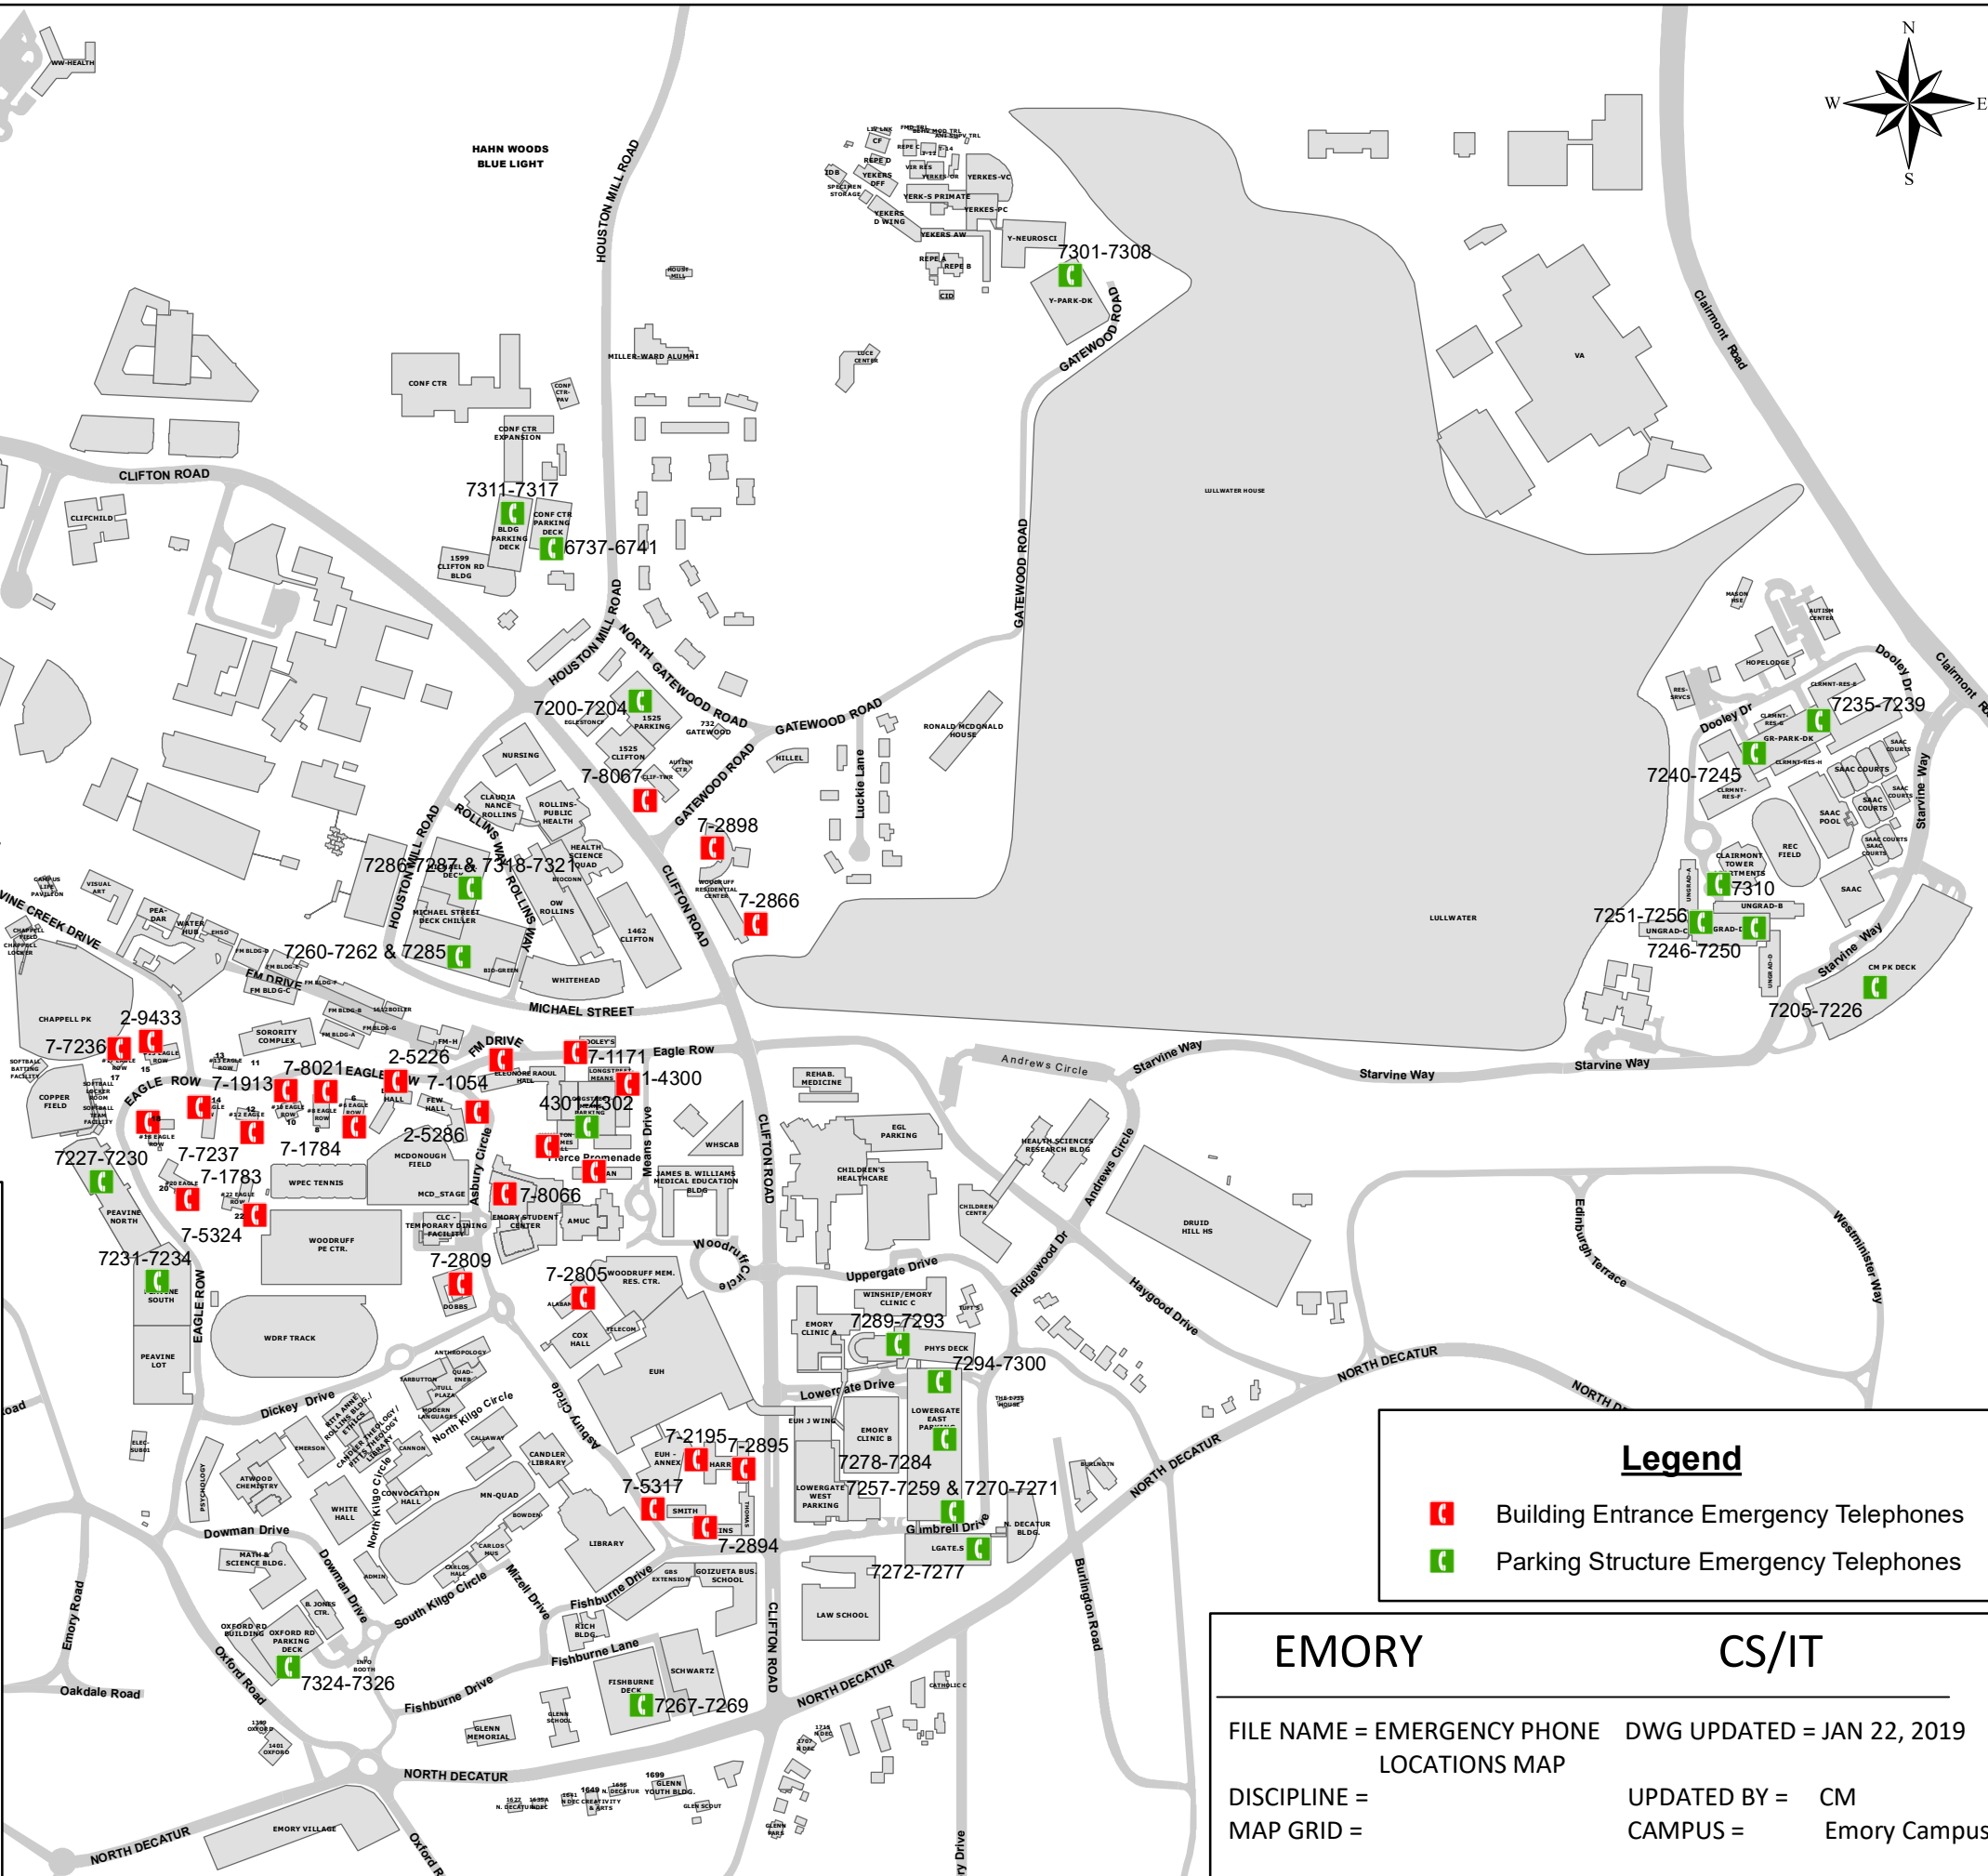

7221	CC STARVINE PARKING DECK STAIR D LEVEL 5
7225	CC STARVINE PARKING DECK STAIR D LEVEL 6
7289	DOCTORS PARKING DECK LEVEL B
7290	DOCTORS PARKING DECK LEVEL C
7291	DOCTORS PARKING DECK LEVEL D
7292	DOCTORS PARKING DECK LEVEL E
7293	DOCTORS PARKING DECK LEVEL F
7294	WAYFINDING PARKING DECK A LEVEL 2 (BUILDINGS B&D)
7295	WAYFINDING PARKING DECK B
7296	WAYFINDING PARKING DECK C LEVEL 4 (BUILDINGS B&D)
7297	WAYFINDING PARKING DECK D
7298	WAYFINDING PARKING DECK E
7299	WAYFINDING PARKING DECK G
7278	LOWERGATE MAIN PARKING DECK (NORTH) LEVEL A
7279	LOWERGATE MAIN PARKING DECK (NORTH) LEVEL B
7280	LOWERGATE MAIN PARKING DECK (NORTH) LEVEL C
7281	LOWERGATE MAIN PARKING DECK (NORTH) LEVEL D
7282	LOWERGATE MAIN PARKING DECK (NORTH) LEVEL E
7283	LOWERGATE MAIN PARKING DECK (NORTH) LEVEL F
7284	LOWERGATE MAIN PARKING DECK (NORTH) LEVEL G
7257	LOWERGATE MAIN PARKING DECK (SOUTH) LEVEL C
7258	LOWERGATE MAIN PARKING DECK (SOUTH) LEVEL D
7259	LOWERGATE MAIN PARKING DECK (SOUTH) LEVEL E
7260	LOWERGATE MAIN PARKING DECK (SOUTH) LEVEL F
7261	LOWERGATE MAIN PARKING DECK (SOUTH) LEVEL G
7272	LOWERGATE SOUTH PARKING DECK LEVEL 1
7273	LOWERGATE SOUTH PARKING DECK LEVEL 2
7274	LOWERGATE SOUTH PARKING DECK LEVEL 3
7275	LOWERGATE SOUTH PARKING DECK LEVEL 4
7276	LOWERGATE SOUTH PARKING DECK LEVEL 5
7277	LOWERGATE SOUTH PARKING DECK LEVEL 6
7301	YERKES PARKING DECK 1 N
7302	YERKES PARKING DECK 1 S
7303	YERKES PARKING DECK 2 N
7304	YERKES PARKING DECK 2 S
7305	YERKES PARKING DECK 3 N
7306	YERKES PARKING DECK 3 S
7307	YERKES PARKING DECK 4 N
7308	YERKES PARKING DECK 4 S
4301	LONGSTREET MEANS RESIDENCE HALL PARKING
4302	LONGSTREET MEANS RESIDENCE HALL PARKING
7324	OXFORD ROAD BUILDING PARKING DECK LEVEL C
7325	OXFORD ROAD BUILDING PARKING DECK LEVEL B
7326	OXFORD ROAD BUILDING PARKING DECK LEVEL A

Legend

Building Entrance Emergency Telephones

Parking Structure Emergency Telephones

EMORY CS/IT

FILE NAME = EMERGENCY PHONE DWG UPDATED = JAN 22, 2019

LOCATIONS MAP

DISCIPLINE = UPDATED BY = CM

MAP GRID = CAMPUS = Emory Campus