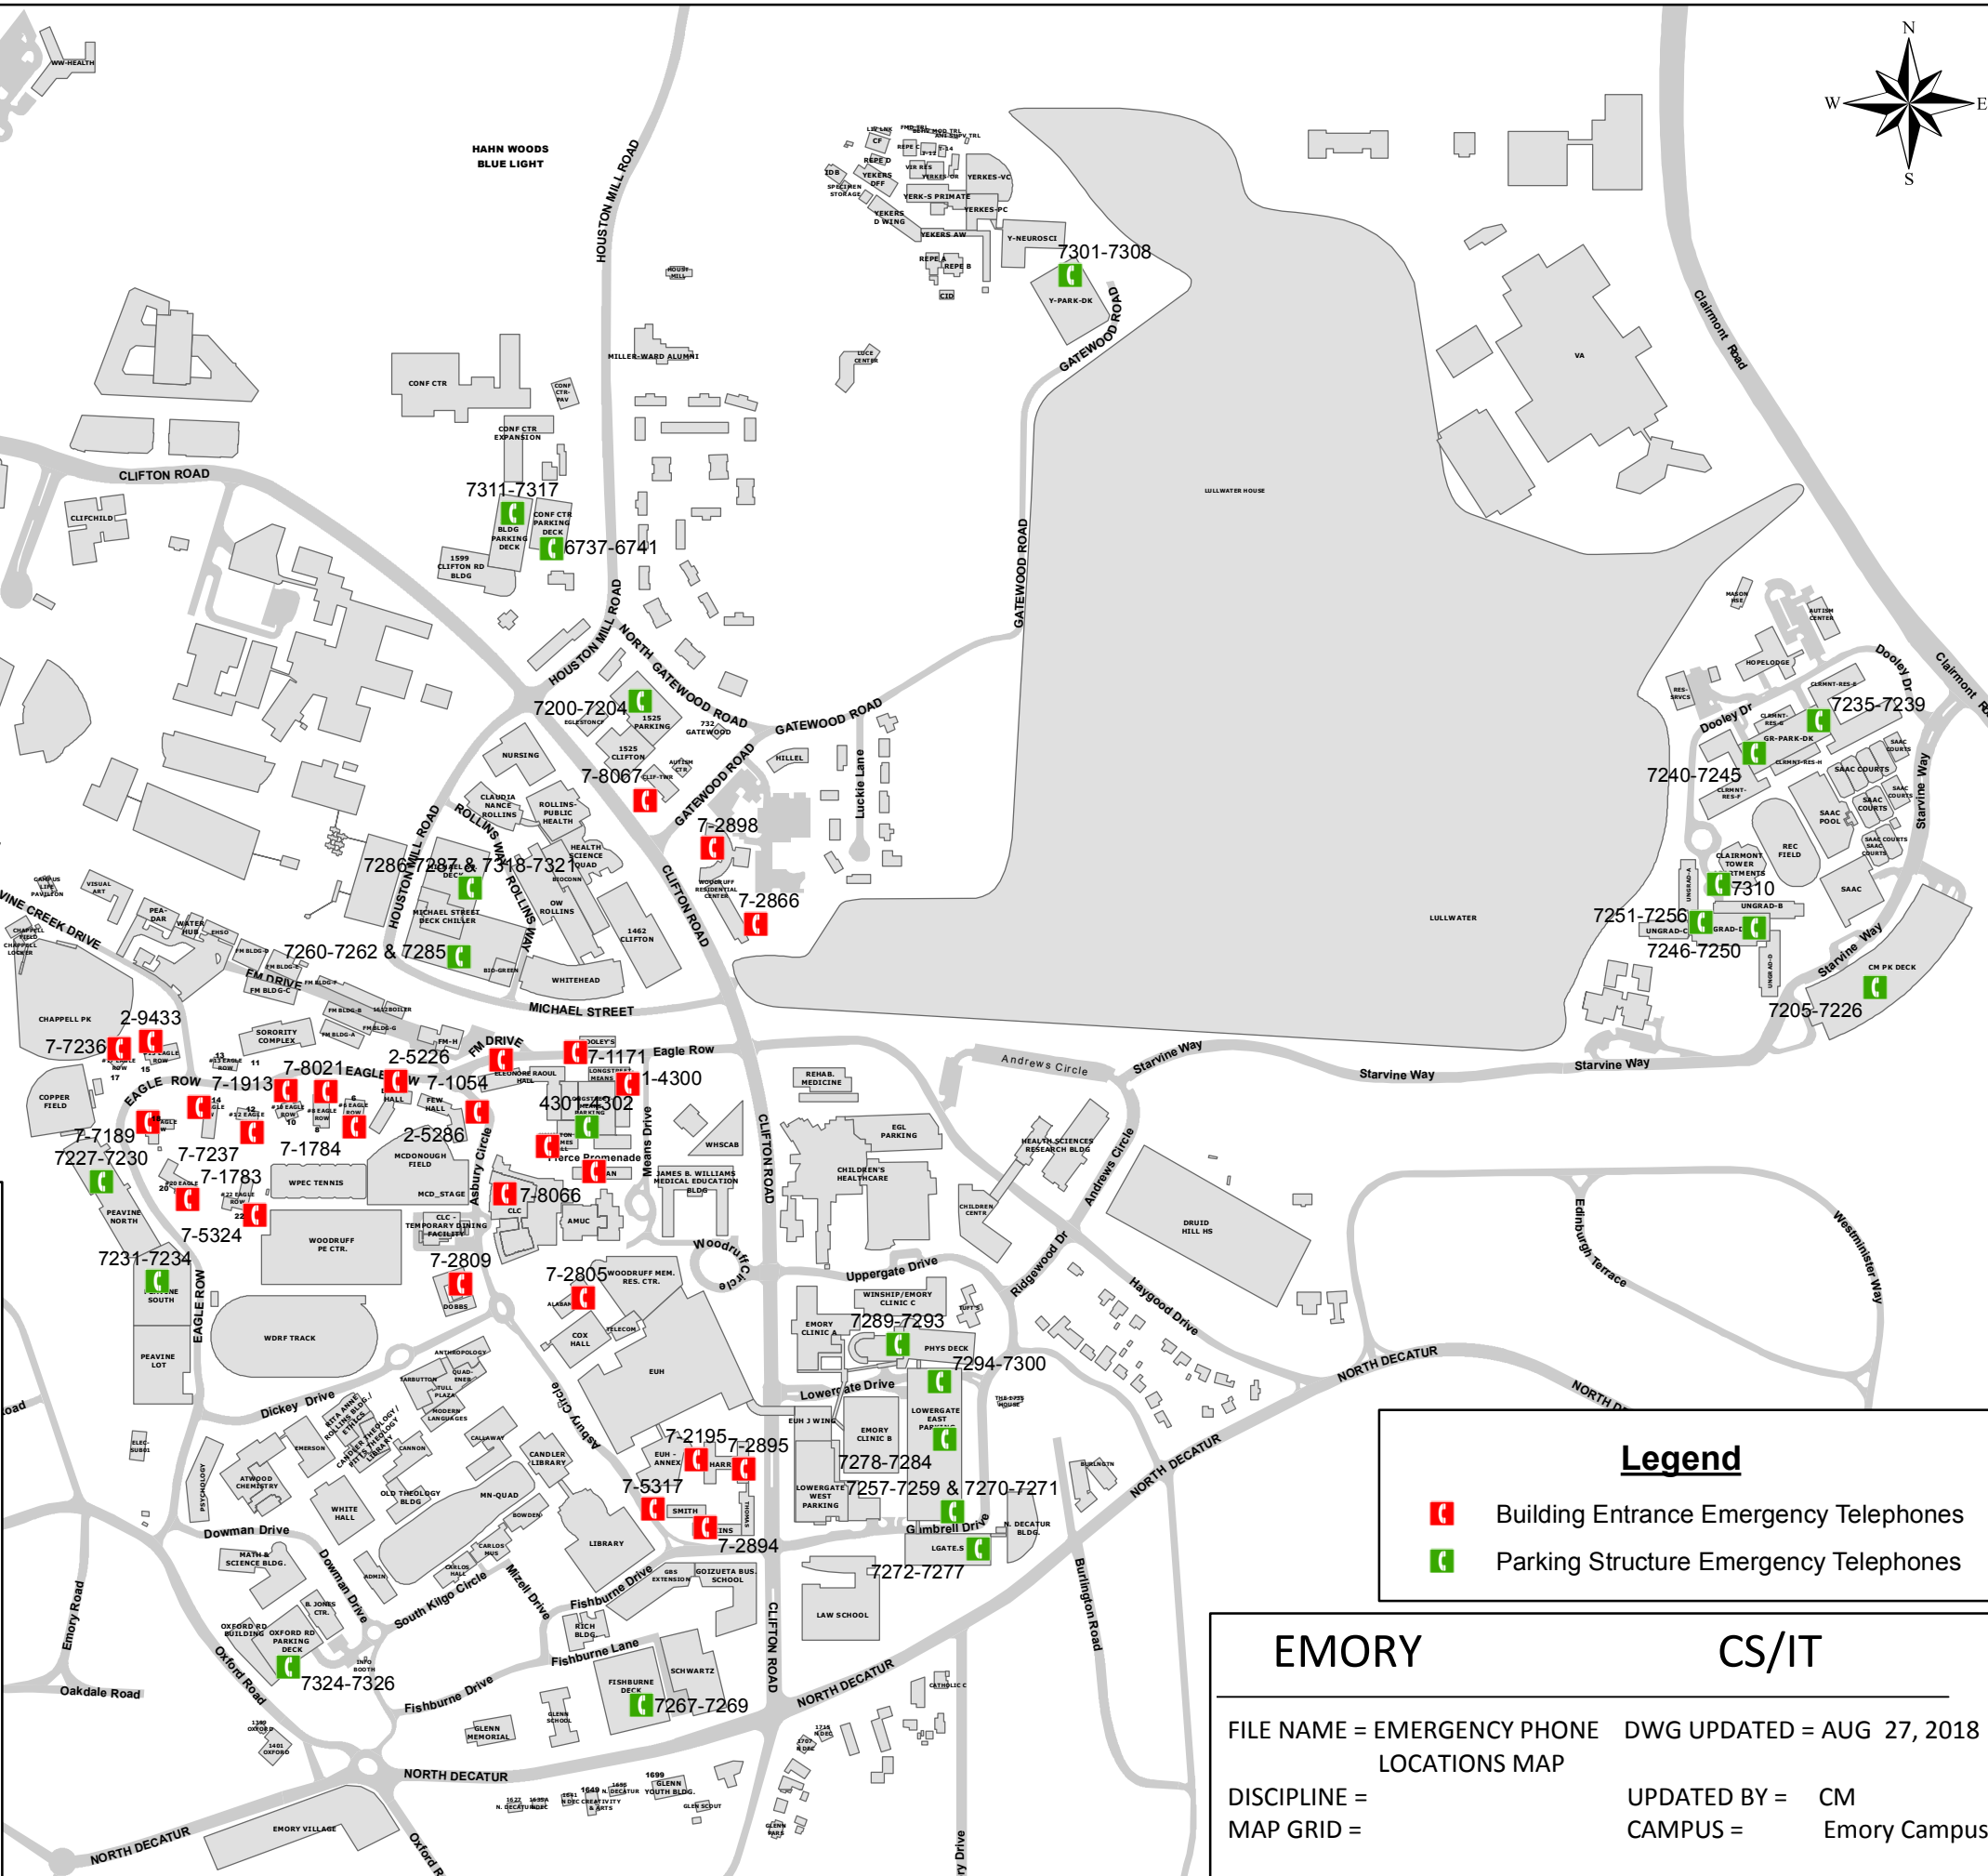

7221	CC STARVINE PARKING DECK STAIR D LEVEL 5
7225	CC STARVINE PARKING DECK STAIR D LEVEL 6
7289	DOCTORS PARKING DECK LEVEL B
7290	DOCTORS PARKING DECK LEVEL C
7291	DOCTORS PARKING DECK LEVEL D
7292	DOCTORS PARKING DECK LEVEL E
7293	DOCTORS PARKING DECK LEVEL F
7294	WAYFINDING PARKING DECK A (BUILDINGS B&D)
7295	WAYFINDING PARKING DECK B
7296	WAYFINDING PARKING DECK C
7297	WAYFINDING PARKING DECK D
7298	WAYFINDING PARKING DECK E
7299	WAYFINDING PARKING DECK F
7278	LOWERGATE MAIN PARKING DECK (NORTH) LEVEL A
7279	LOWERGATE MAIN PARKING DECK (NORTH) LEVEL B
7280	LOWERGATE MAIN PARKING DECK (NORTH) LEVEL C
7281	LOWERGATE MAIN PARKING DECK (NORTH) LEVEL D
7282	LOWERGATE MAIN PARKING DECK (NORTH) LEVEL E
7283	LOWERGATE MAIN PARKING DECK (NORTH) LEVEL F
7284	LOWERGATE MAIN PARKING DECK (NORTH) LEVEL G
7257	LOWERGATE MAIN PARKING DECK (SOUTH) LEVEL C
7258	LOWERGATE MAIN PARKING DECK (SOUTH) LEVEL D
7259	LOWERGATE MAIN PARKING DECK (SOUTH) LEVEL E
7260	LOWERGATE MAIN PARKING DECK (SOUTH) LEVEL F
7271	LOWERGATE MAIN PARKING DECK (SOUTH) LEVEL G
7272	LOWERGATE SOUTH PARKING DECK LEVEL 1
7273	LOWERGATE SOUTH PARKING DECK LEVEL 2
7274	LOWERGATE SOUTH PARKING DECK LEVEL 3
7275	LOWERGATE SOUTH PARKING DECK LEVEL 4
7276	LOWERGATE SOUTH PARKING DECK LEVEL 5
7277	LOWERGATE SOUTH PARKING DECK LEVEL 6
7301	YERKES PARKING DECK 1 N
7302	YERKES PARKING DECK 1 S
7303	YERKES PARKING DECK 2 N
7304	YERKES PARKING DECK 2 S
7305	YERKES PARKING DECK 3 N
7306	YERKES PARKING DECK 3 S
7307	YERKES PARKING DECK 4 N
7308	YERKES PARKING DECK 4 S
4301	LONGSTREET MEANS RESIDENCE HALL PARKING
4302	LONGSTREET MEANS RESIDENCE HALL PARKING
7324	OXFORD ROAD BUILDING PARKING DECK LEVEL C
7325	OXFORD ROAD BUILDING PARKING DECK LEVEL B
7326	OXFORD ROAD BUILDING PARKING DECK LEVEL A

Legend

Building Entrance Emergency Telephones

Parking Structure Emergency Telephones

EMORY CS/IT

FILE NAME = EMERGENCY PHONE DWG UPDATED = AUG 27, 2018

LOCATIONS MAP

DISCIPLINE = UPDATED BY = CM

MAP GRID = CAMPUS = Emory Campus